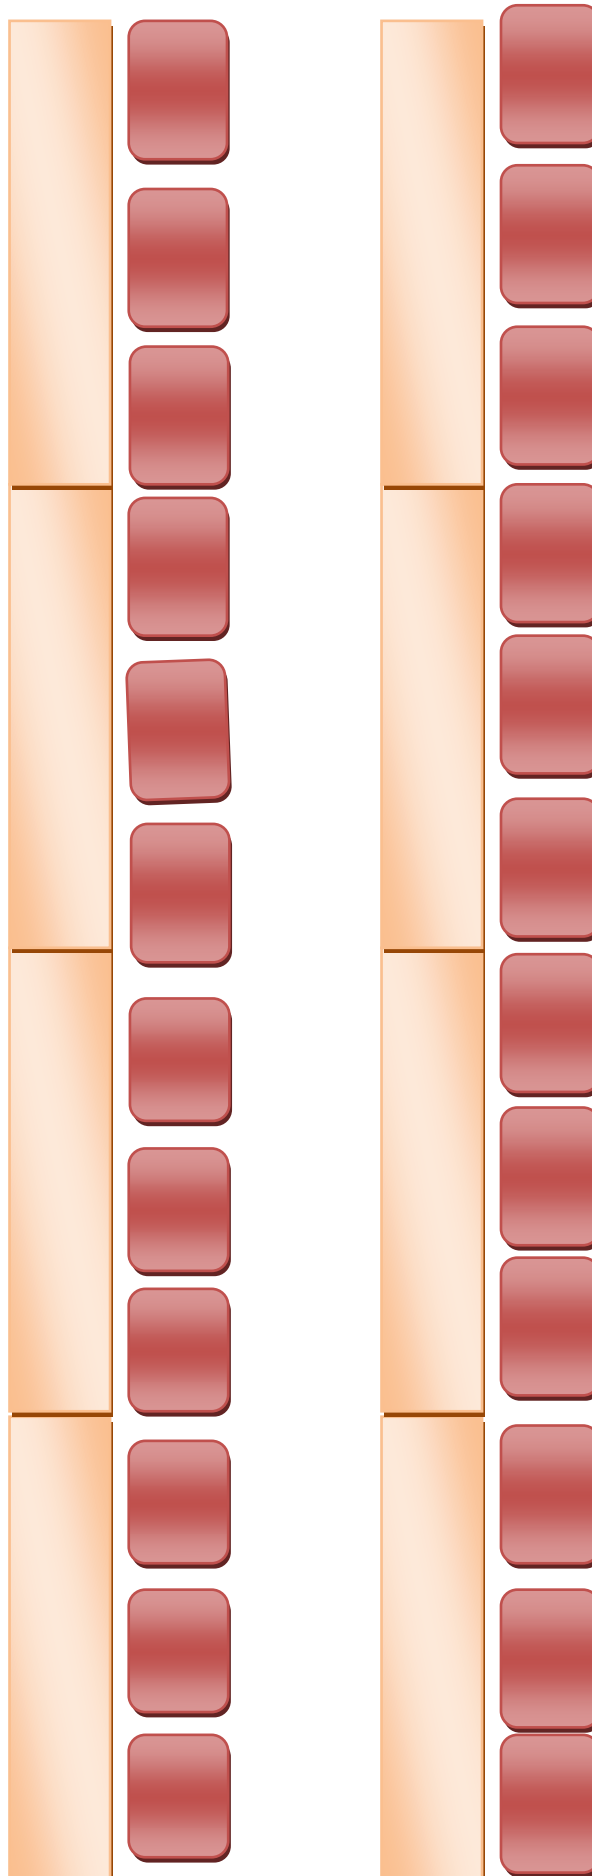

Room 132

The room has a total of 30 red chairs and two extra folding tables in the closet for classroom seating for up to 30. This room also has a pull down screen.

In case of emergency: Call Security at 280-1316